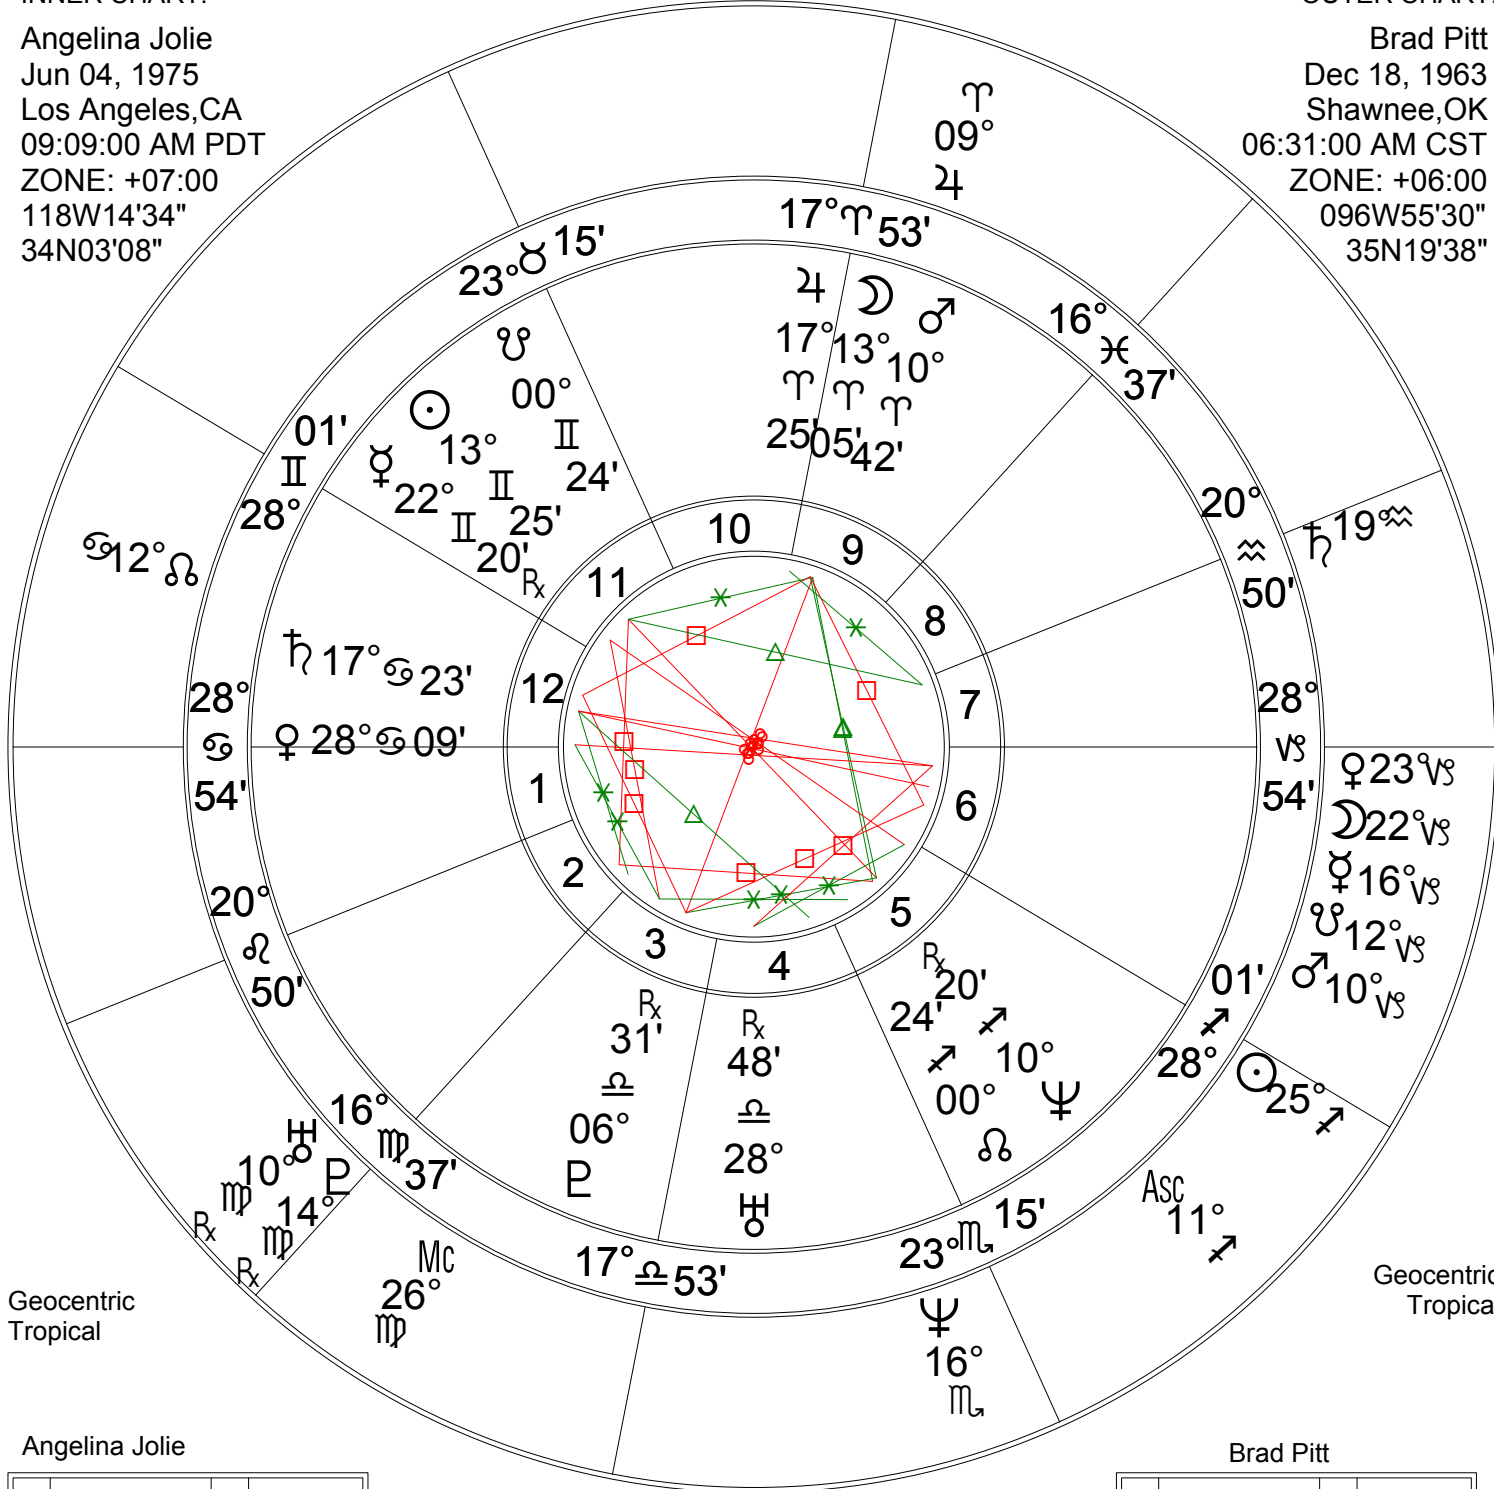

INNER CHART:
 Angelina Jolie
 Jun 04, 1975
 Los Angeles, CA
 09:09:00 AM PDT
 ZONE: +07:00
 118W14'34"
 34N03'08"

OUTER CHART:
 Brad Pitt
 Dec 18, 1963
 Shawnee, OK
 06:31:00 AM CST
 ZONE: +06:00
 096W55'30"
 35N19'38"

Geocentric
Tropical

Geocentric
Tropical

Angelina Jolie

PI	Geo Lon	Rx	Decl.
☽	13° 17' 04" 58"		+08° 47'
☉	13° 22' 25" 19"		+22° 25'
♀	22° 22' 19" 40"	Rx	+21° 47'
♀	28° 28' 09" 20"		+22° 58'
♂	10° 17' 42" 26"		+02° 43'
♃	17° 17' 25" 28"		+05° 45'
♄	17° 17' 23" 13"		+22° 13'
♅	28° 28' 47" 59"	Rx	- 10° 32'
♆	10° 10' 20" 24"	Rx	- 20° 25'
♁	06° 06' 31" 23"	Rx	+13° 02'
♊	00° 00' 24" 02"		- 20° 14'

Brad Pitt

PI	Geo Lon	Rx	Decl.
☽	22° 23' 49" 39"		- 22° 33'
☉	25° 25' 51" 43"		- 23° 23'
♀	16° 23' 06" 33"		- 24° 12'
♀	23° 23' 28" 12"		- 23° 03'
♂	10° 10' 01" 36"		- 24° 02'
♃	09° 09' 50" 03"		+02° 38'
♄	19° 19' 08" 38"		- 16° 13'
♅	10° 10' 04" 06"	Rx	+08° 31'
♆	16° 16' 48" 10"		- 15° 12'
♁	14° 14' 13" 41"	Rx	+18° 58'
♊	12° 12' 04" 24"		+22° 54'